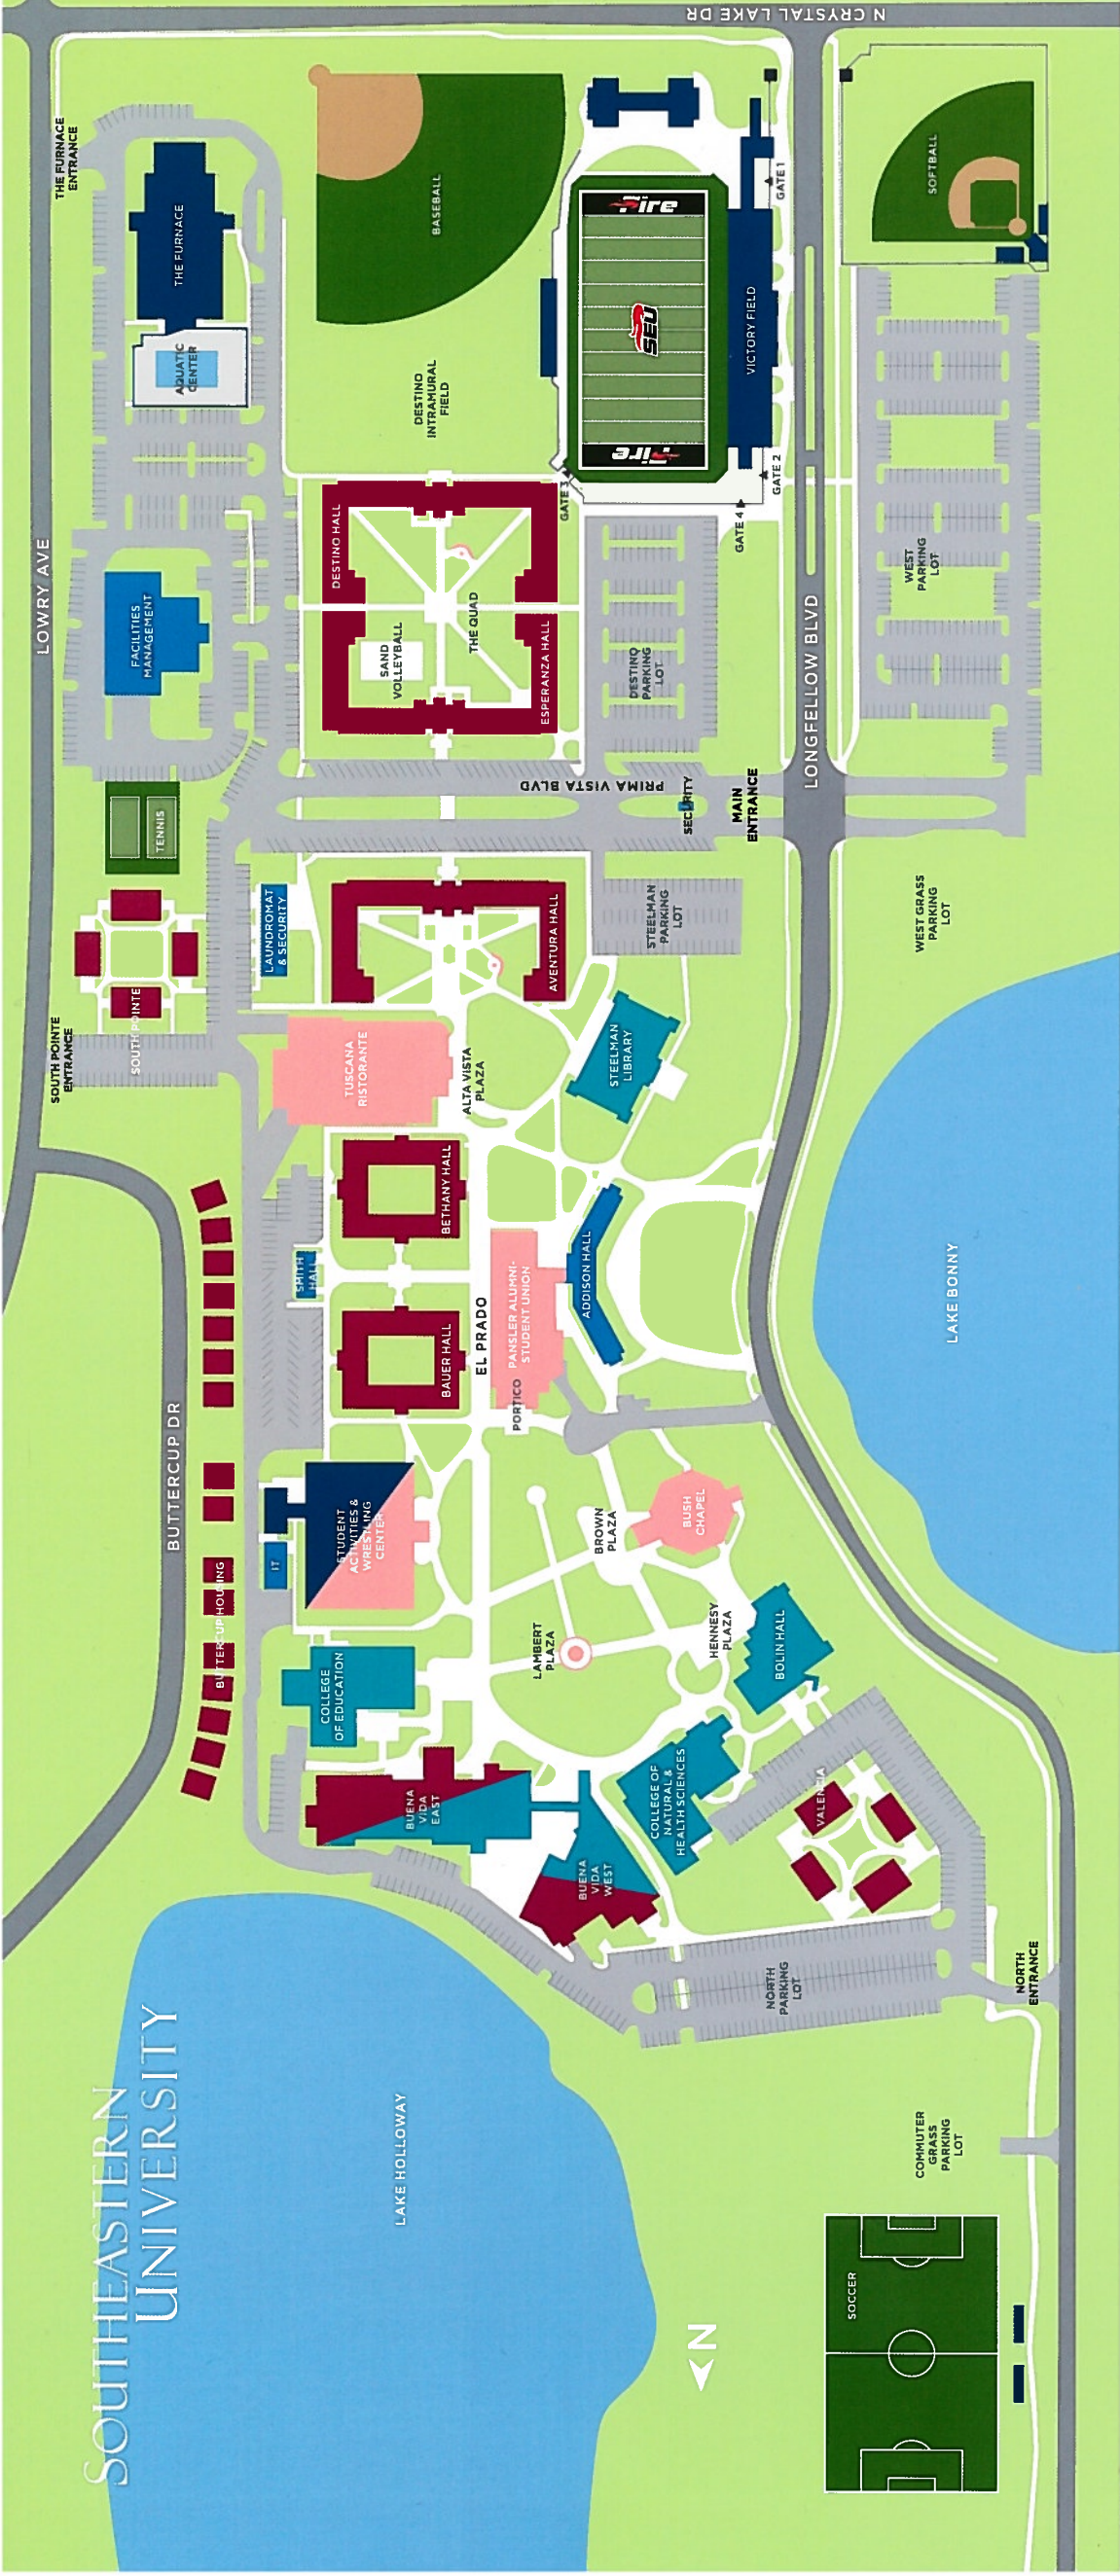

SOUTHEASTERN UNIVERSITY

- RESIDENCE HALLS**
 - Aventura Hall
 - Bauer Hall
 - Bethany Hall
 - Buena Vida East (Floors 3, 4)
 - Buena Vida West (Floors 2, 3, 4)
 - Destino Hall
 - Esperanza Hall
 - South Pointe
 - Valencia

- ACADEMIC BUILDINGS**
 - Bolin Hall
 - Buena Vida East (Floors 1, 2)
 - Buena Vida West (Floor 1)
 - Education Building
 - Science Building
 - Steelman Library

- STUDENT SPACES**
 - Alta Vista Plaza
 - Brown Plaza
 - Bush Chapel
 - Hennessey Plaza
 - Lambert Plaza
 - Pansler Alumni-Student Union
 - Portico Coffeehouse
 - The Quad
 - Student Activities/Wrestling Center
 - Tuscana Ristorante

- ADMINISTRATIVE OFFICES**
 - Addison Hall
 - Facilities Management Building
 - Information Technology (IT)
 - Laundromat & Security Office
 - Main Campus Entrance/Security
 - Smith Hall

- PARKING**
 - Commuter Grass Parking Lot
 - Destino Parking Lot
 - North Parking Lot
 - Steelman Parking Lot
 - West Grass Lot
 - West Parking Lot

N CRYSTAL LAKE DR

LOWRY AVE

BUTTERCUP DR

LONGFELLOW BLVD

LAKE HOLLOWAY

LAKE BONNY

THE FURNACE ENTRANCE

THE FURNACE